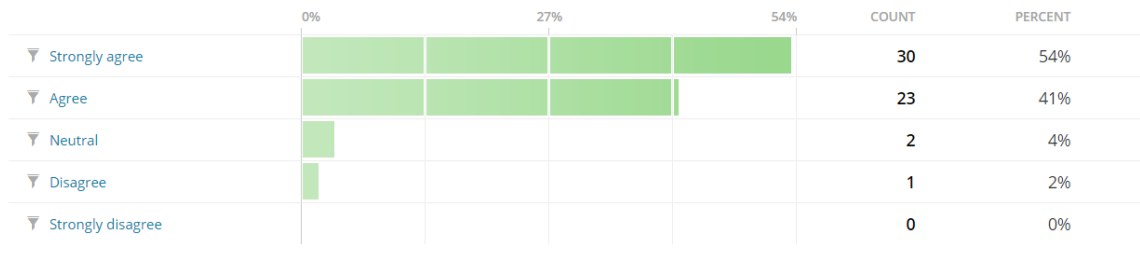

Skips
0
0%

Question
24

The cultural visits contributed to the aims of the project (*Mandatory*)

Answers
56
100%

Skips
0
0%

Question
25

All the cultural visits were completed as planned before in the program

Answers
56
100%

Skips
0
0%