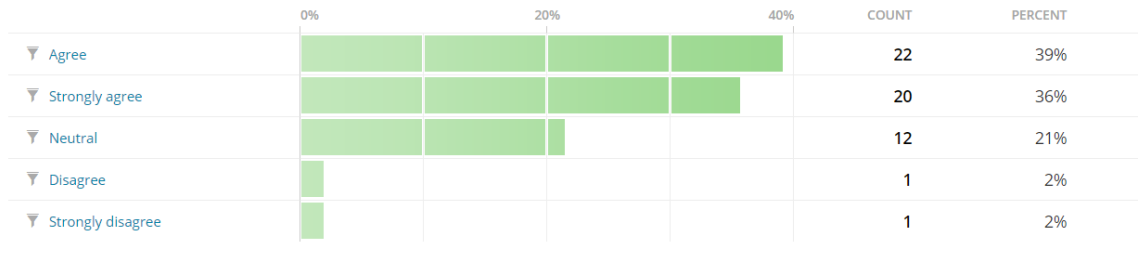

Question
22

All the cultural visits were mentioned in the program beforehand (*Mandatory*)

Answers
56
100%

Skips
0
0%

Question
23

The visits were not too tiring for the partners (*Mandatory*)

Answers
56
100%

Skips
0
0%

Question
24

The cultural visits contributed to the aims of the project (*Mandatory*)

Answers
56
100%

Skips
0
0%

Question
25

All the cultural visits were completed as planned before in the program