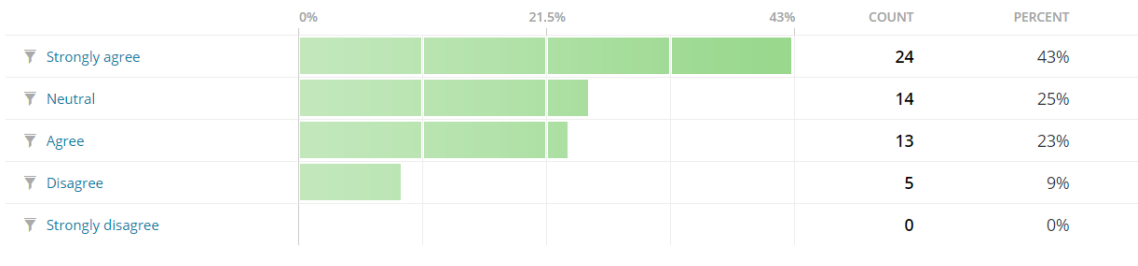

Question
20

The partner countries were punctual during the visits (*Mandatory*)

Answers
56
100%

Skips
0
0%

Question
21

The visits were interesting for the partner countries (*Mandatory*)

Answers
56
100%

Skips
0
0%

Question
22

All the cultural visits were mentioned in the program beforehand (*Mandatory*)

Answers
56
100%

Skips
0
0%

Question
23

The visits were not too tiring for the partners (*Mandatory*)

Answers
56
100%